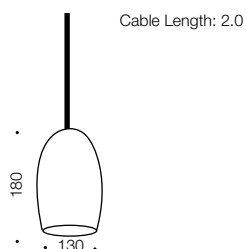

### Specifications

|              |         |
|--------------|---------|
| Type         | Pendant |
| Light Source | LED     |
| Lumen        | 250     |
| Colour Temp  | 4000k   |
| Wattage      | 3w      |
| Dimmable     | No      |
| CRI          | >80     |
| Power Factor | >0.9    |
| Beam Angle   | 120     |
| Warranty     | 2 year* |

### Measurements